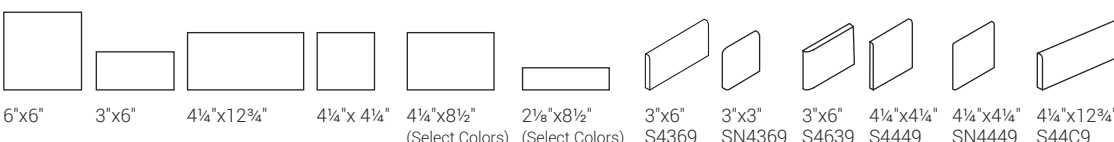

Treehouse Brite/Matte

SIZES

TRIM (Available in all colors)

Variation Rating: LOW

The least amount of shade and texture variation attainable in naturally fired clay products.