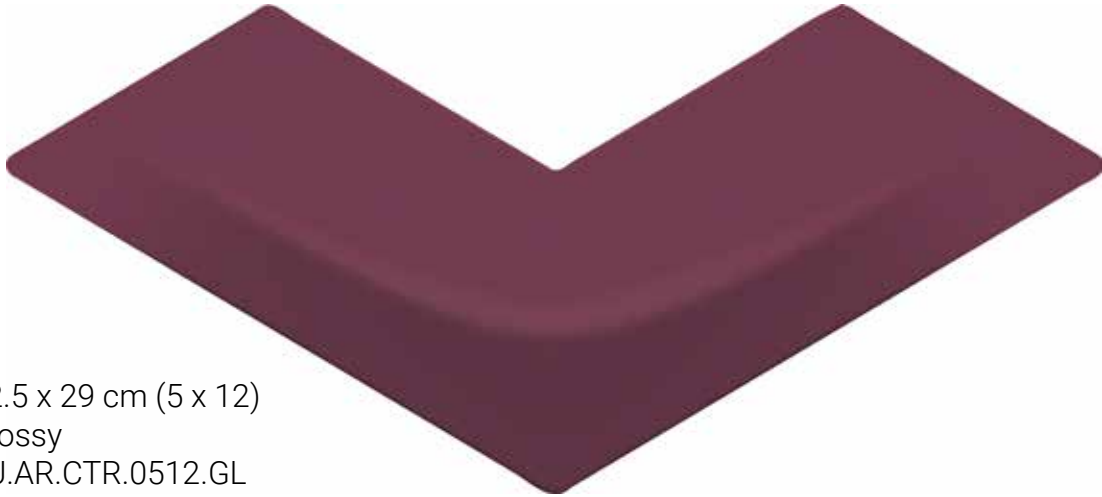

The image features a wall covered in a repeating pattern of light-colored, three-dimensional, interlocking geometric shapes that resemble stylized cubes or chevrons. The pattern is set against a background of vertical wood-grain panels. On the left side, a potted plant with green and brown leaves is visible. The overall aesthetic is modern and architectural.

ARC Series

GLAZED WALL

olympiatile+stone[®]

ARC Series Glazed Wall (3D)

POLAR WHITE

12.5 x 29 cm (5 x 12)
Glossy
YU.AR.POW.0512.GL

12.5 x 29 cm (5 x 12)
Matte
YU.AR.POW.0512.MT

DOVE CREAM

12.5 x 29 cm (5 x 12)
Glossy
YU.AR.DVC.0512.GL

All items shown in this document are part of Olympia's stocking program. For special orders, please contact your Olympia Tile Sales Representative.

ARC Series Glazed Wall (3D)

CLARET RED

12.5 x 29 cm (5 x 12)
Glossy
YU.AR.CTR.0512.GL

MARINE BLUE

12.5 x 29 cm (5 x 12)
Glossy
YU.AR.MBU.0512.GL

All items shown in this document are part of Olympia's stocking program. For special orders, please contact your Olympia Tile Sales Representative.